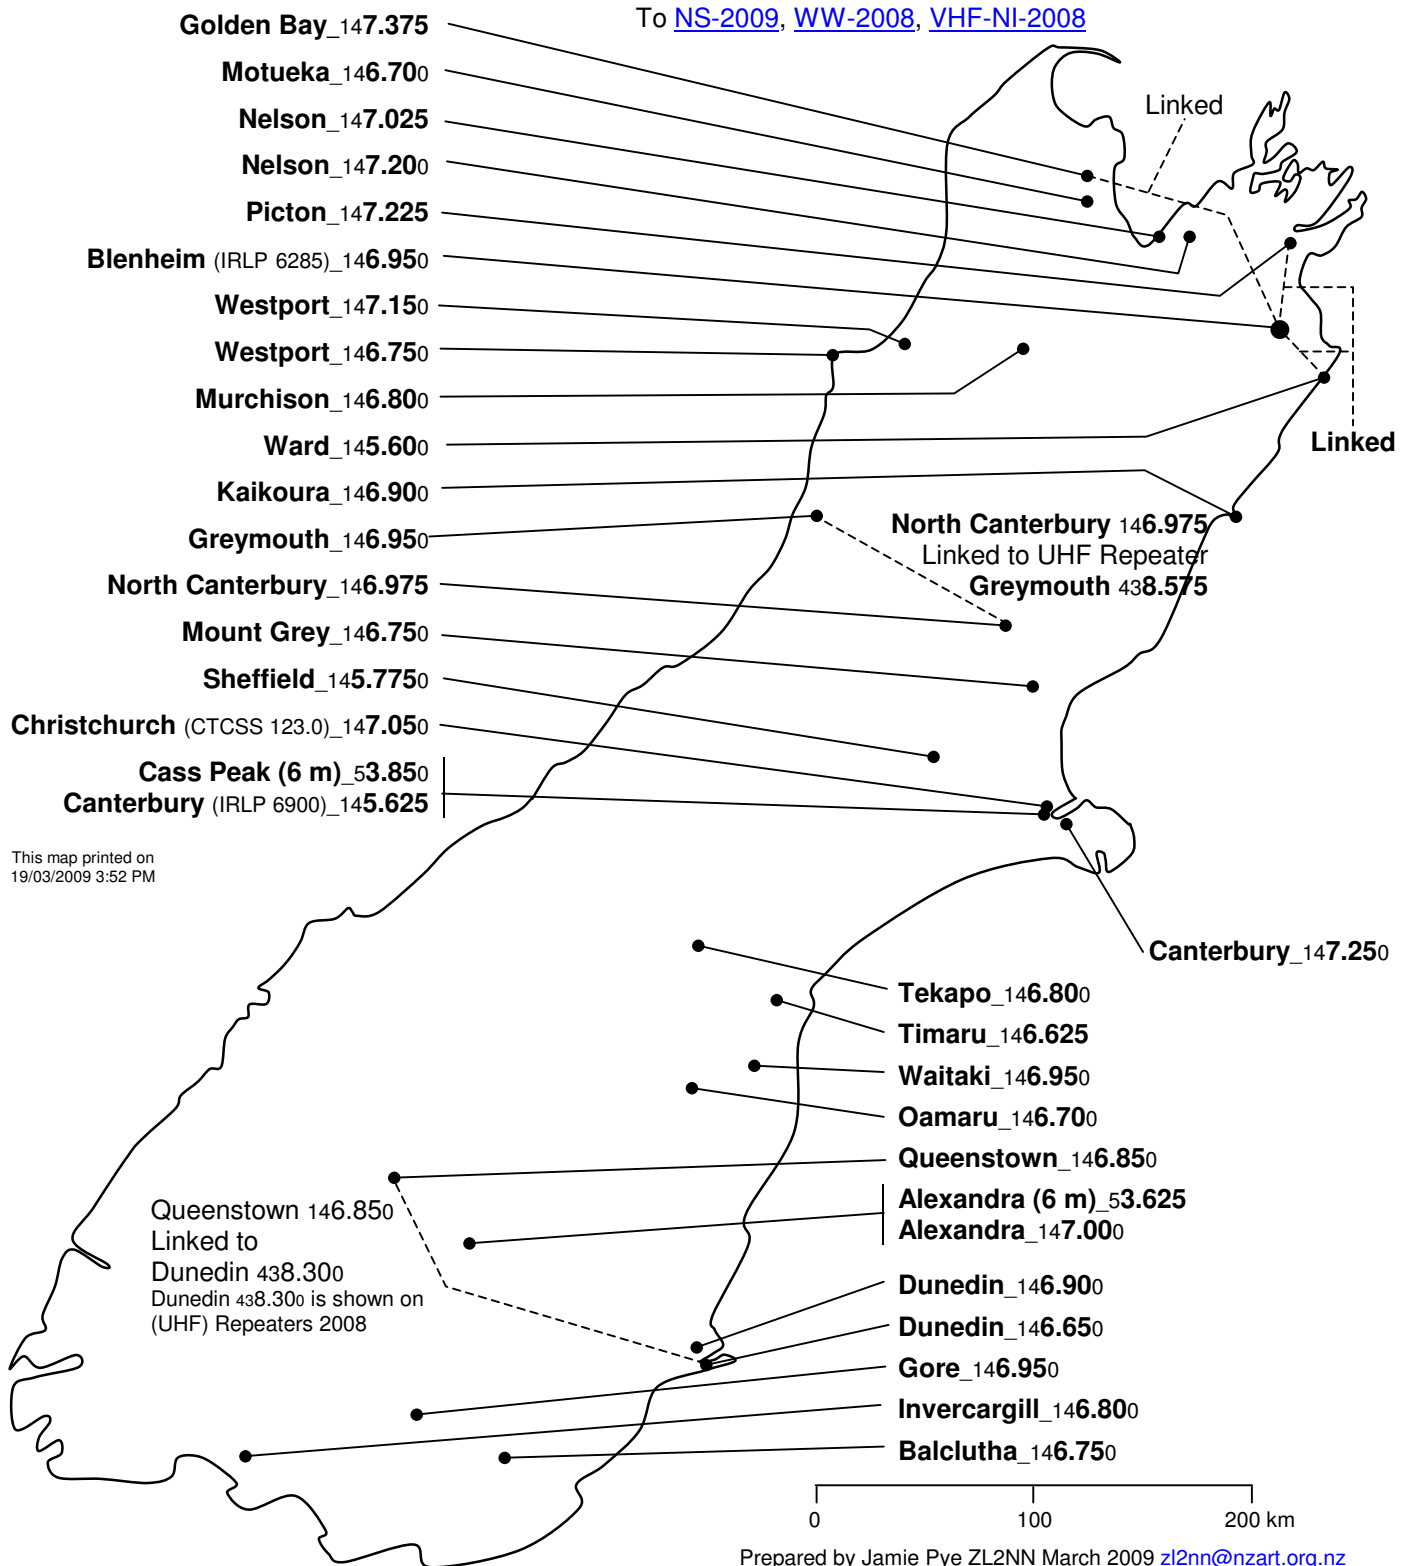

South Island Amateur Radio 6 m & 2 m (VHF) Repeaters 2009

NOTE The naming system is explained on the map for **New Zealand Amateur Radio ATV Repeaters 2008**
 Repeater **Offsets (splits)** are explained on the map for **New Zealand Amateur Radio National System 2008**
IRLP in the **South Island** is on: **Blenheim 695** IRLP 6285 and **Cass Peak 5625** IRLP 6900
 ZL4DM Dunedin 147.425 IRLP 6184 is not shown on these maps. For further details see <http://www.irlp.net/>

[**2 m** User transmits 600 kHz lower for repeater output frequencies of 145.325 to 147.000 MHz. User transmits 600 kHz higher for repeater output frequencies of 147.025 to 147.375 MHz. Vertical polarisation] [**6 m** User transmits 1 MHz lower. Vertical polarisation]

This map printed on
 19/03/2009 3:52 PM