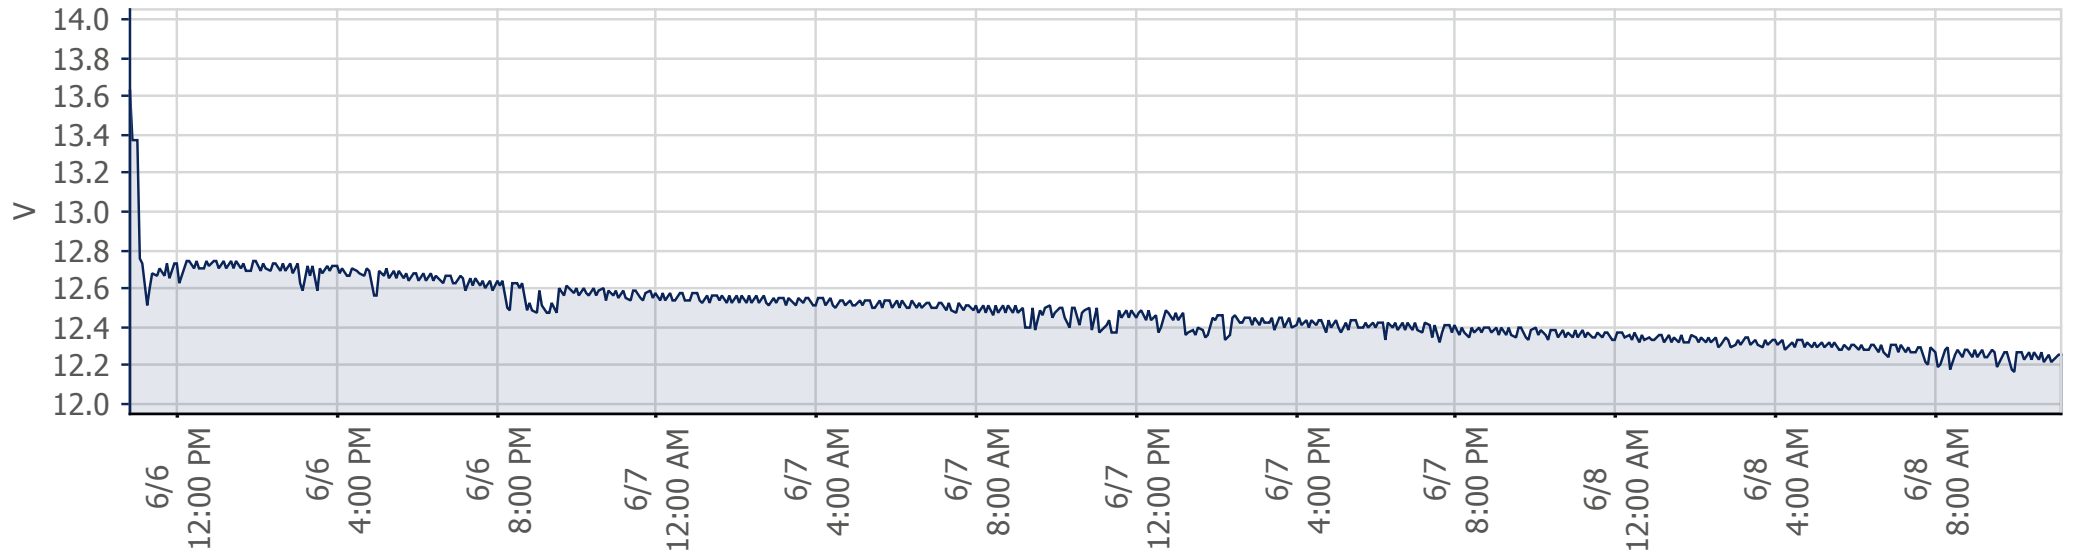

Sensor: Battery Voltage
Local Probe / FlexSCADA

Sensor: Battery Current
Local Probe / FlexSCADA